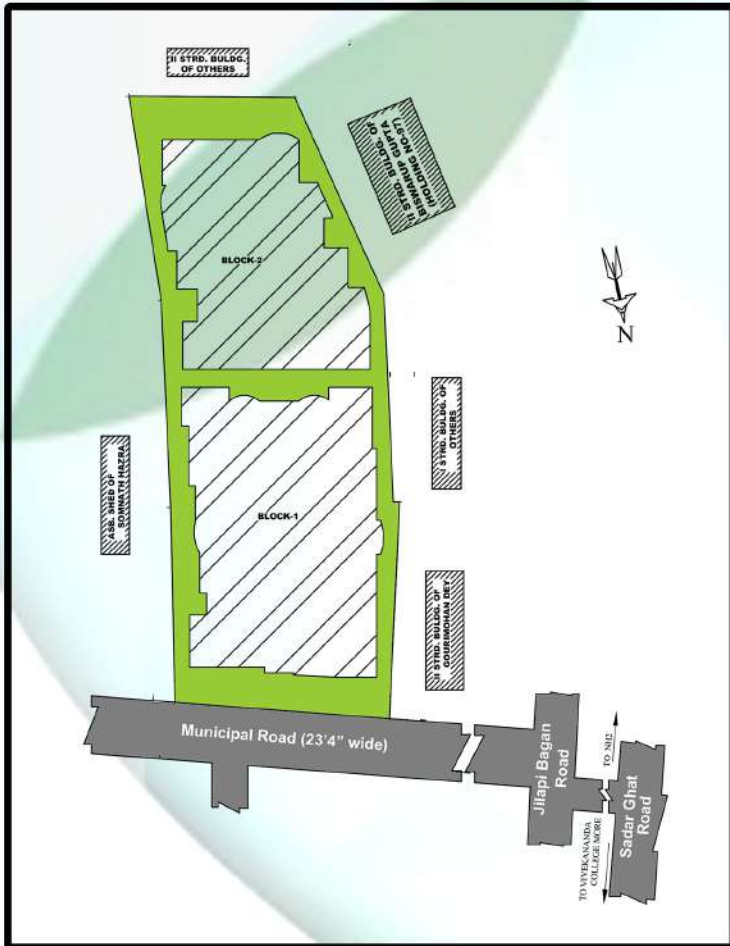

Block 2

Typical Floor Plan

Flat	FLAT TYPE	SBUA AREA	BU AREA	CARPET AS PER RERA	BALCONY AREA
A	2BHK	774	560	453	53
B	2BHK	762	573	510	43
C	2BHK	626	471	395	35
D	2BHK	778	585	479	41
E	1BHK	470	354	288	26

Construction Specifications

Amenities & Facility

- ✿ **Moder Lift Facility**
- ✿ **Water for Municipality & Submersial**
- ✿ **Electricity**
- ✿ **Car Parking Facility (Chargeable Basis)**
- ✿ **Gated Community**

Project Location

Location Map