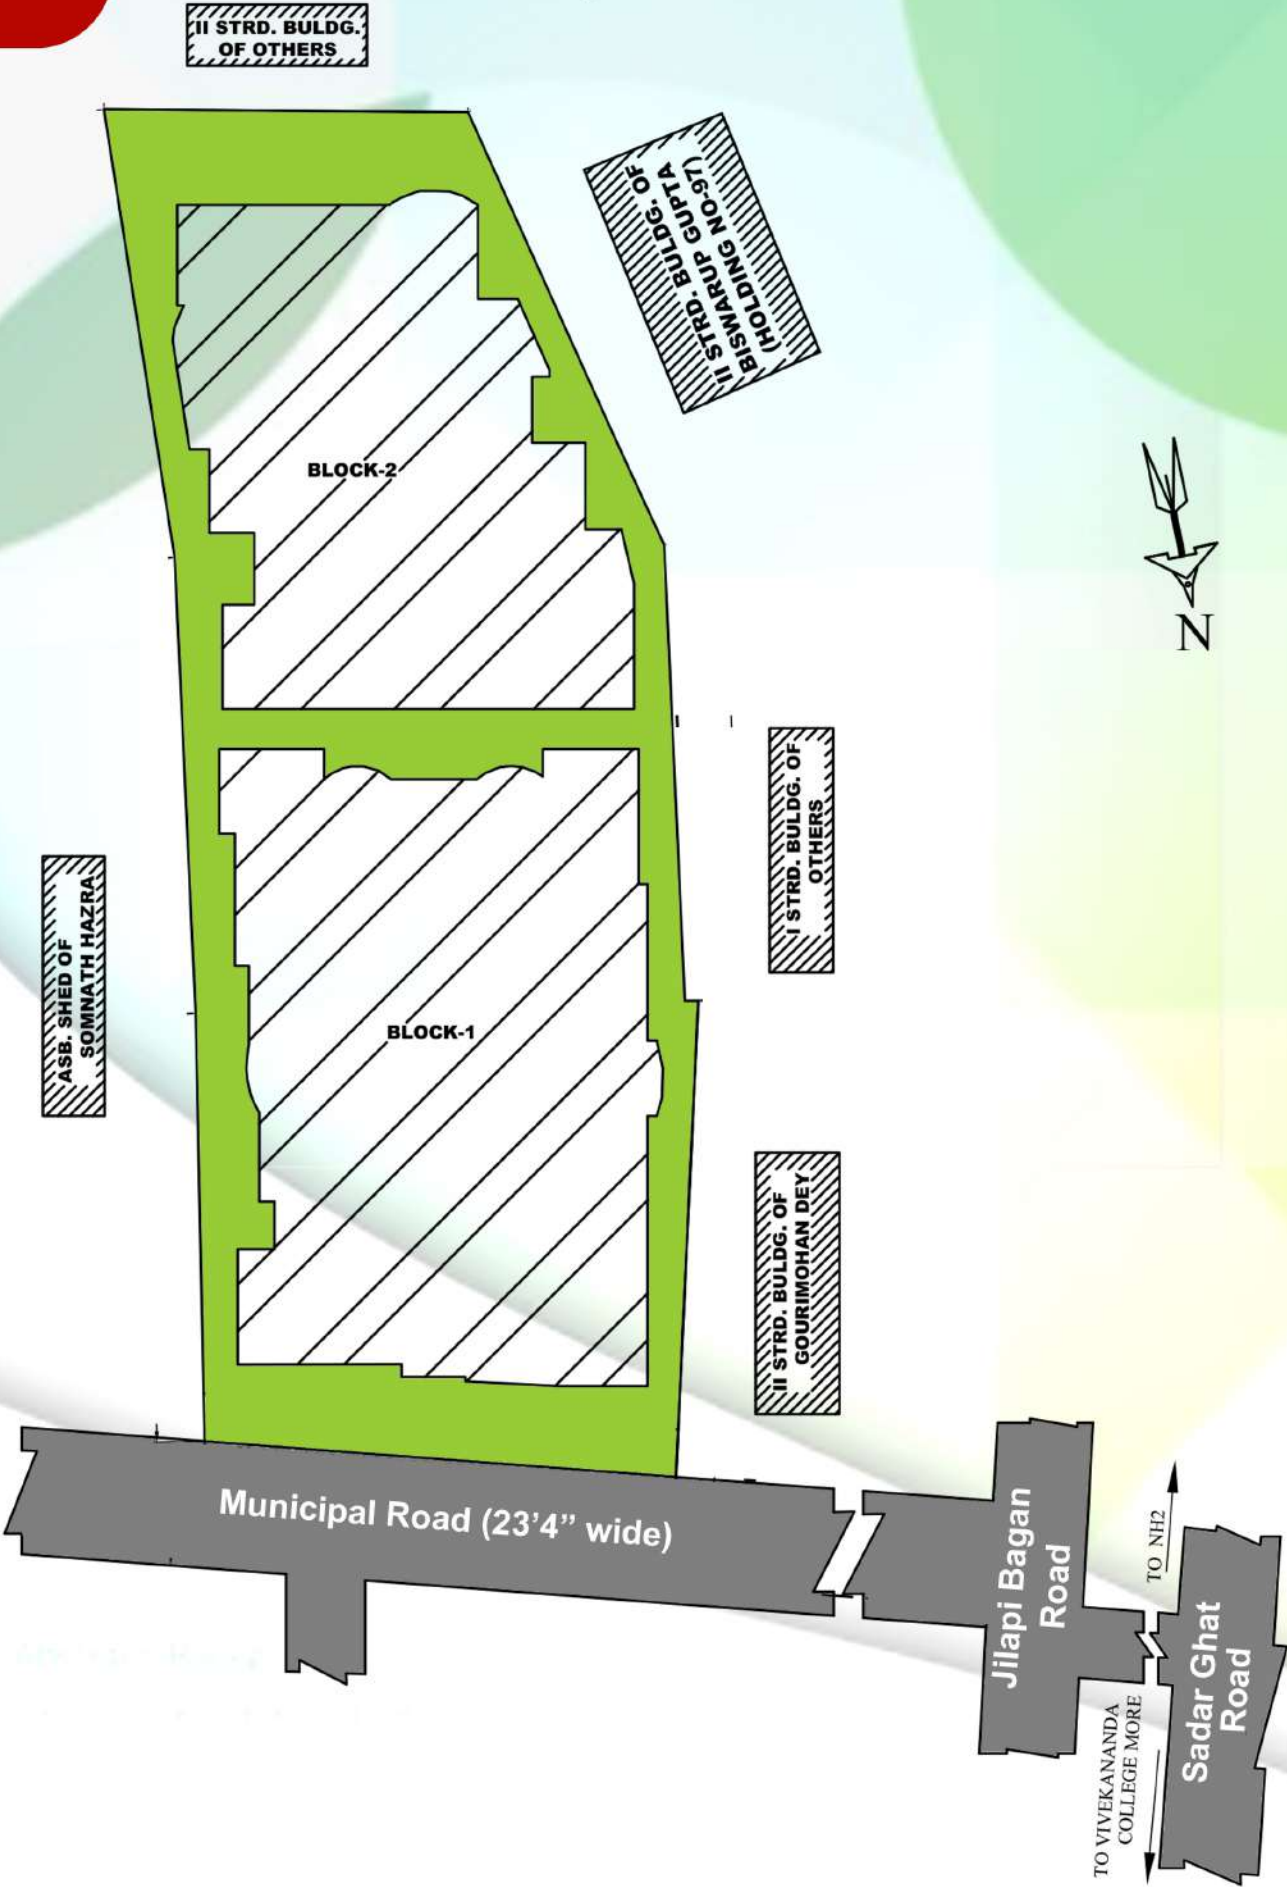

RABI Residency

Residential Project

SWAYAMBHU
REALCON

Master Plan

Block 1

Typical Floor Plan

Flat	FLAT TYPE	SBUA AREA	BU AREA	CARPET AS PER RERA	BALCONY AREA
A	2BHK	824	620	511	42
B	2BHK	669	504	410	31
C	2BHK	776	584	488	32
D	2BHK	783	590	493	35
E	2BHK	719	541	448	31
F	2BHK	735	553	450	40

Block 2

Typical Floor Plan

Flat	FLAT TYPE	SBUA AREA	BU AREA	CARPET AS PER RERA	BALCONY AREA
A	2BHK	774	560	453	53
B	2BHK	762	573	510	43
C	2BHK	626	471	395	35
D	2BHK	778	585	479	41
E	1BHK	470	354	288	26

Construction Specifications

Amenities & Facility

- ✿ **Moder Lift Facility**
- ✿ **Water for Municipality & Submersial**
- ✿ **Electricity**
- ✿ **Car Parking Facility (Chargeable Basis)**
- ✿ **Gated Community**

Project Location

Location Map