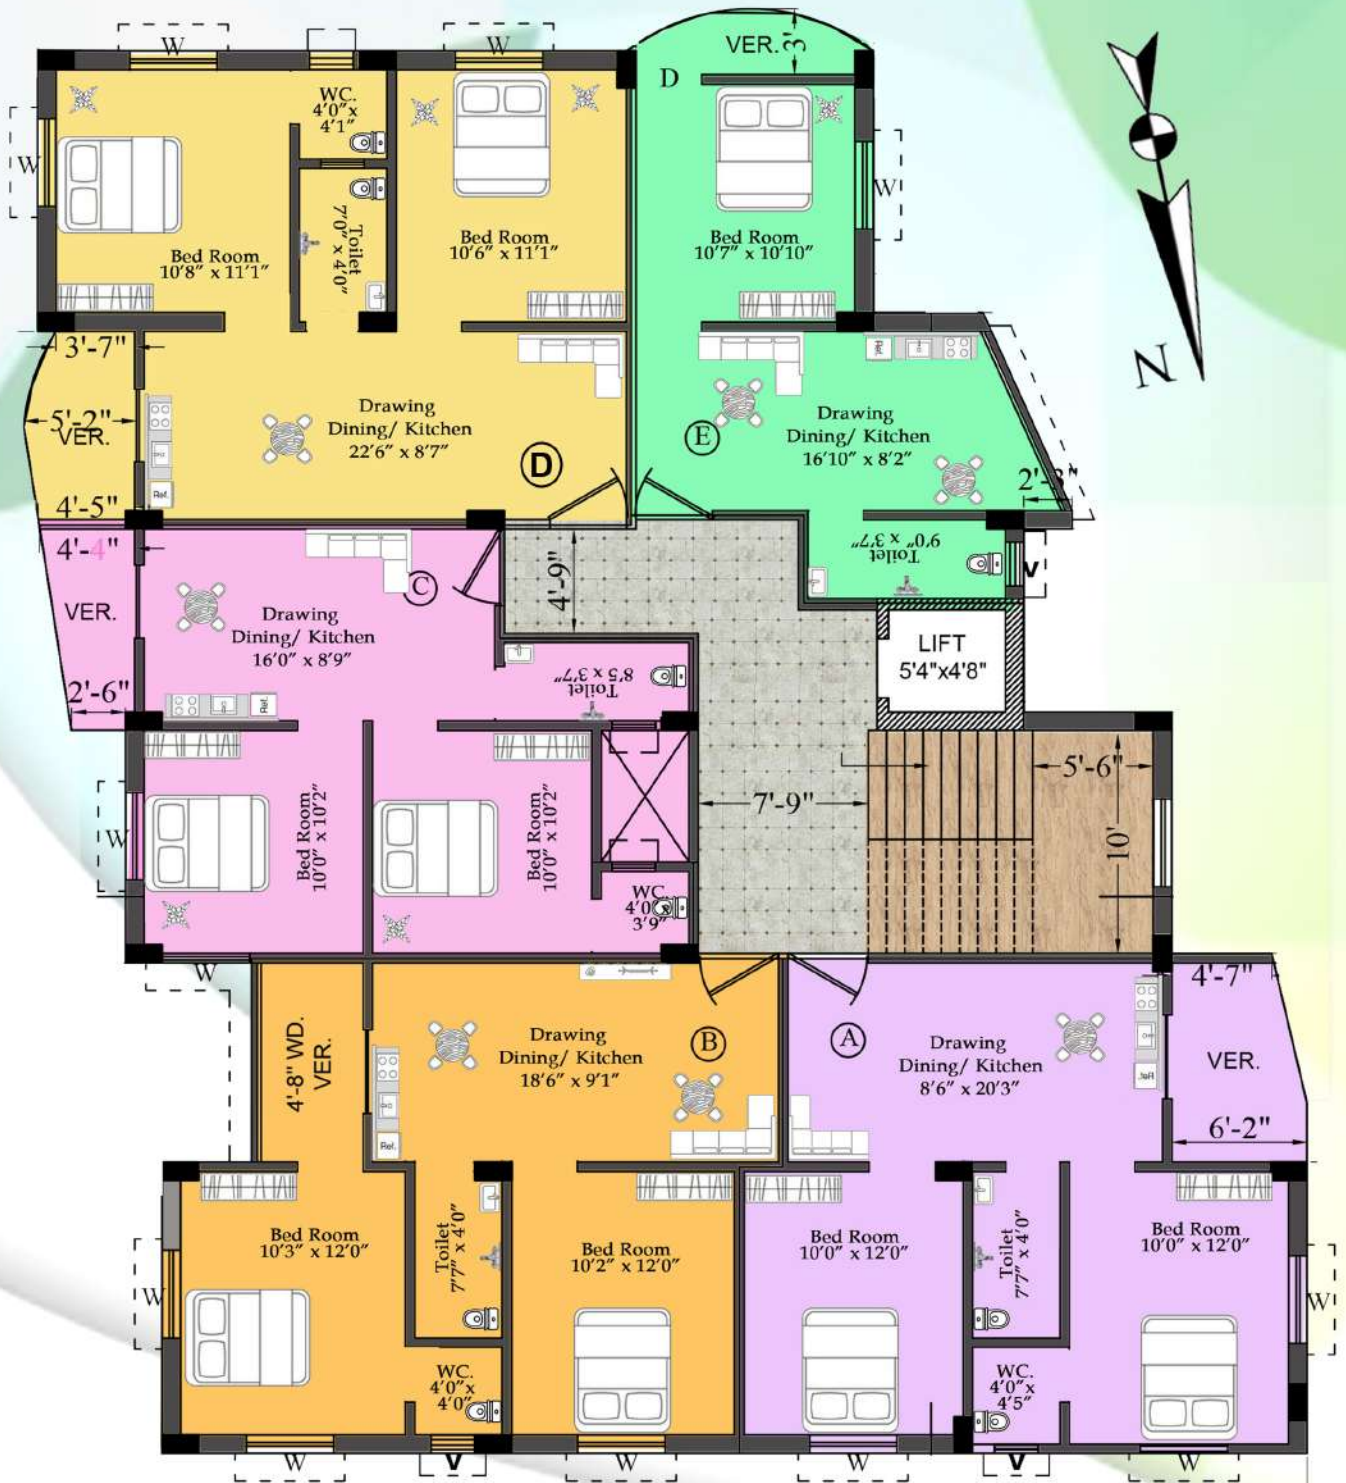

RABI Residency

Residential Project

SWAYAMBHU
REALCON

Master Plan

Block 1

Typical Floor Plan

Flat	FLAT TYPE	SBUA AREA	BU AREA	CARPET AS PER RERA	BALCONY AREA
A	2BHK	824	620	511	42
B	2BHK	669	504	410	31
C	2BHK	776	584	488	32
D	2BHK	783	590	493	35
E	2BHK	719	541	448	31
F	2BHK	735	553	450	40

Block 2

Typical Floor Plan

Flat	FLAT TYPE	SBUA AREA	BU AREA	CARPET AS PER RERA	BALCONY AREA
A	2BHK	774	560	453	53
B	2BHK	762	573	510	43
C	2BHK	626	471	395	35
D	2BHK	778	585	479	41
E	1BHK	470	354	288	26

Construction Specifications